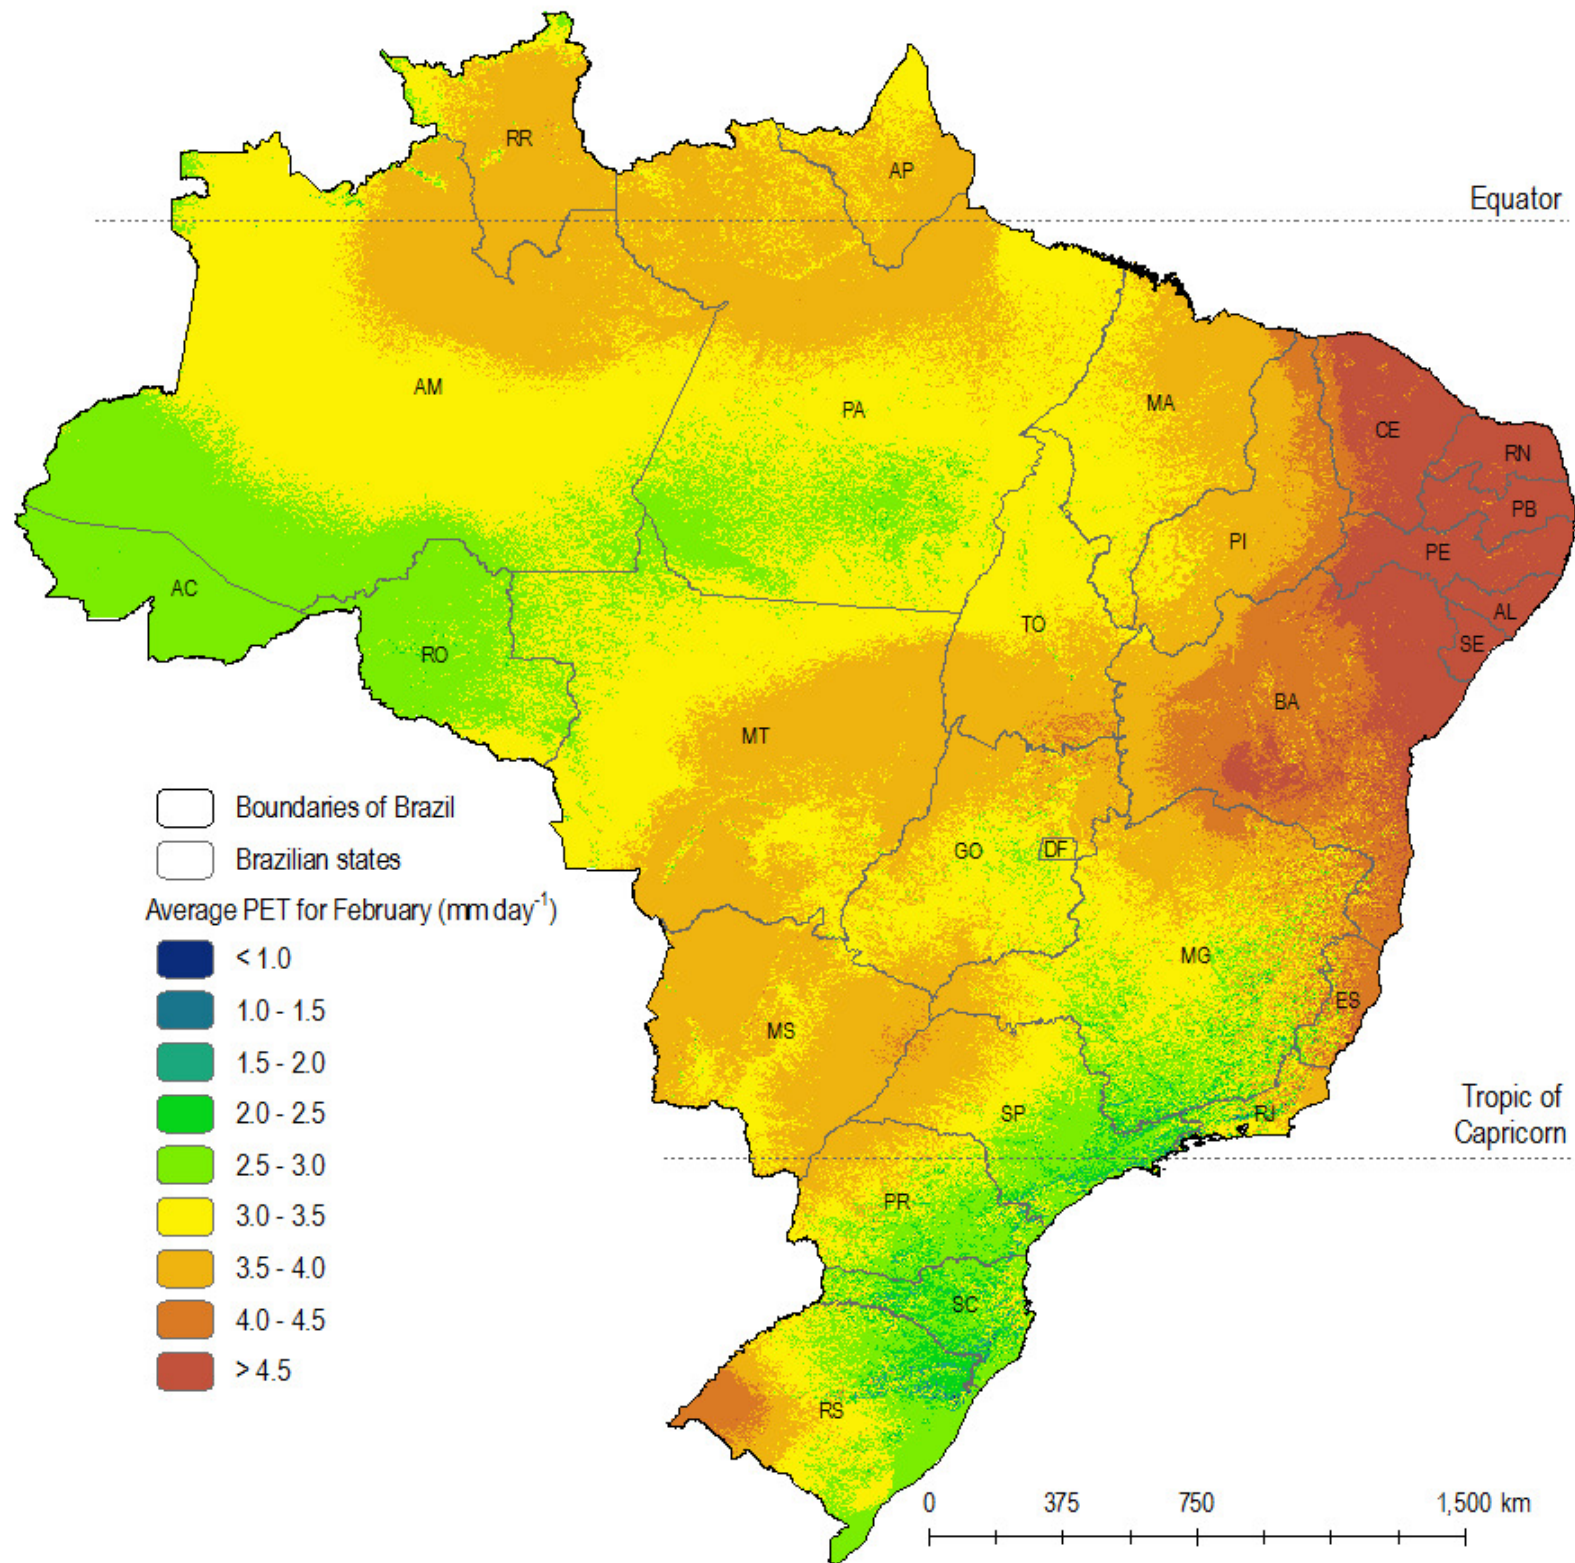

Mean monthly potential evapotranspiration - February

Support

IPEF
Instituto de Pesquisas e Estudos Florestais

FOREST PRODUCTIVITY COOPERATIVE
North Carolina State University · Virginia Polytechnic Institute and State University · Universidad de Concepción