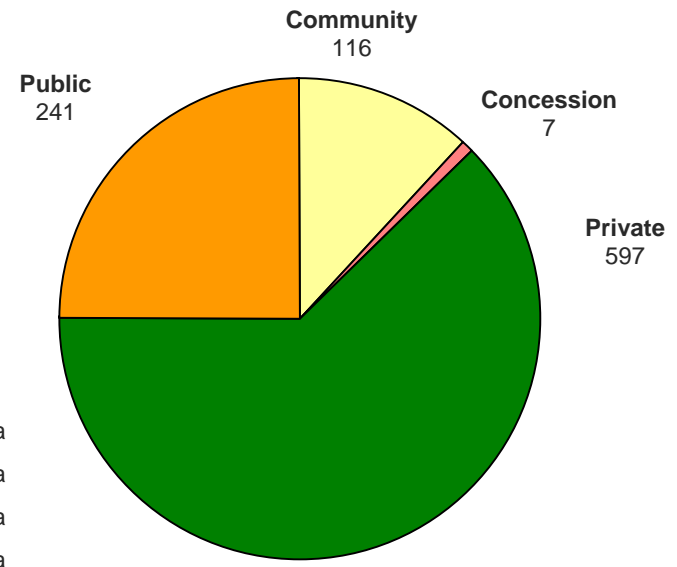

FSC certificates by forest type

Total FSC certified area (FM or FM/CoC)

Number FSC certificates (FM or FM/CoC)

Area (million ha)	
Semi-Natural & Mixed Plantation and Natural Forest:	39.3 ha
Plantation:	8.9 ha
Natural:	63.8 ha
Total certified area:	112.0 ha

FSC certificates by land tenure

Total FSC certified area
(FM or FM/CoC)

Number FSC certificates
(FM or FM/CoC)

Area (million ha)	
Community:	4.2 ha
Concession:	0.7 ha
Private:	46.1 ha
Public:	60.6 ha
Total certified area:	112.0 ha