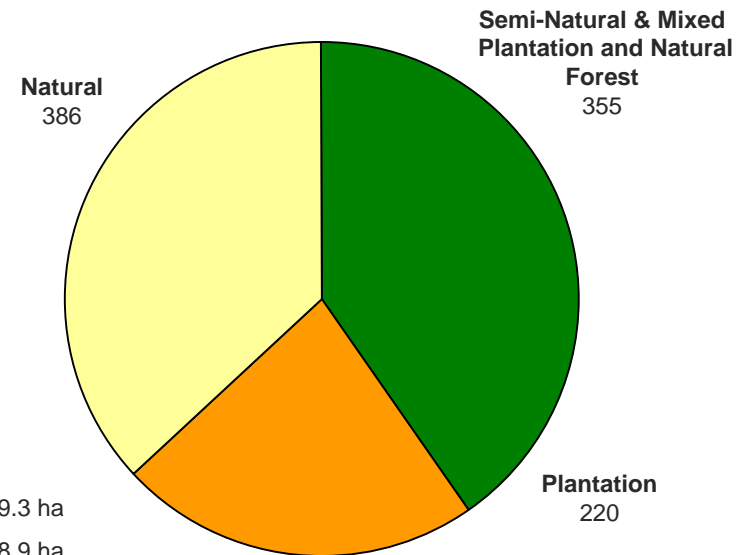

Oceania	No. of Certificates
AUSTRALIA	158
NEW ZEALAND	93
PAPUA NEW GUINEA	1
Grand total	252

not defined	No. of Certificates
	1
Grand total	1

No. countries:	94
Total no. certificates:	12'707

FSC certified forest area growth

FSC certificates by biomes

Total FSC certified area (FM or FM/CoC)

Number FSC certificates (FM or FM/CoC)

Area (million ha)

Boreal:	52.5 ha
Temperate:	43.6 ha
Tropical / Subtropical:	15.5 ha
Total certified area:	112.0 ha

FSC certificates by forest type

Total FSC certified area (FM or FM/CoC)

Number FSC certificates (FM or FM/CoC)

Area (million ha)	
Semi-Natural & Mixed Plantation and Natural Forest:	39.3 ha
Plantation:	8.9 ha
Natural:	63.8 ha
Total certified area:	112.0 ha