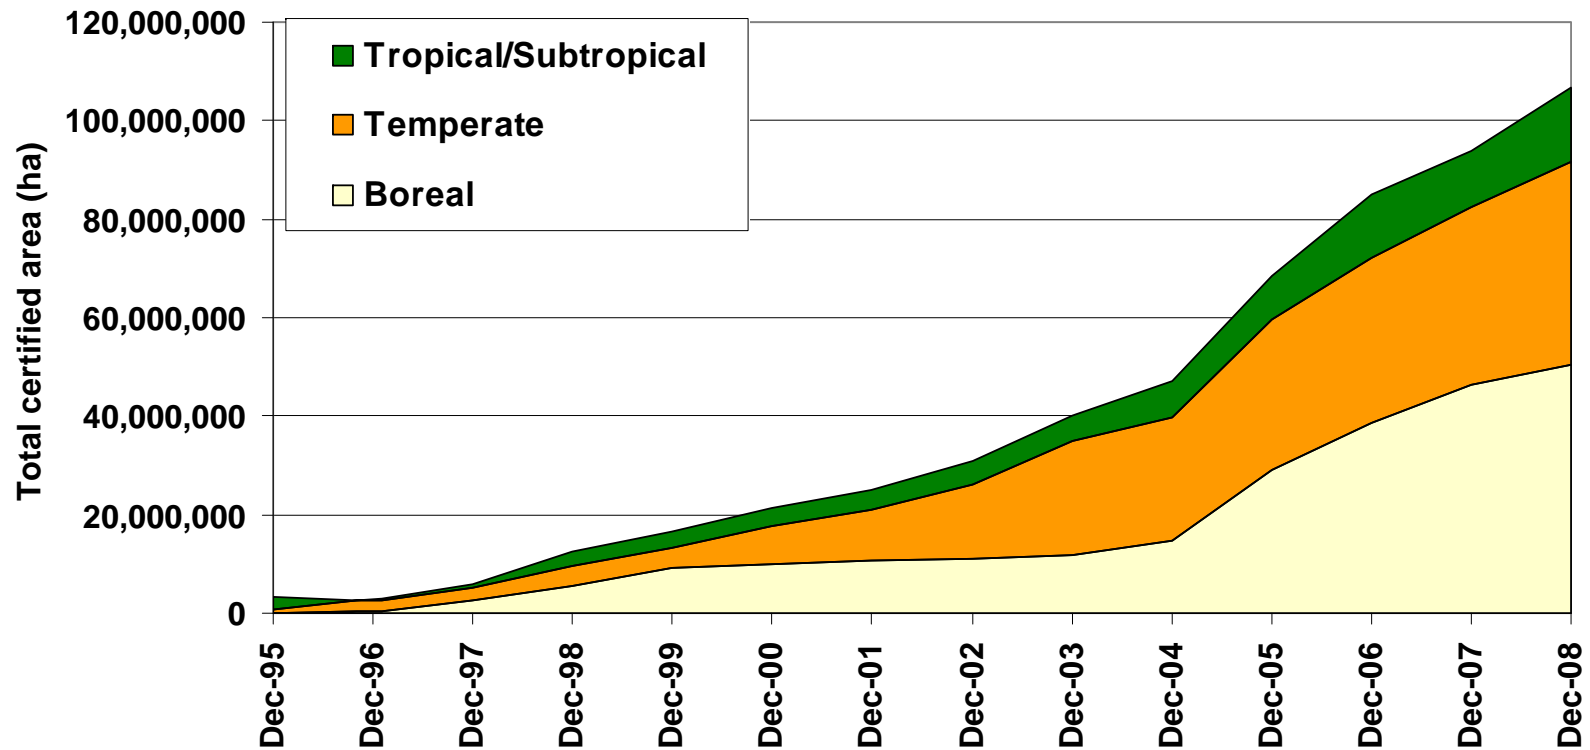

Asia	No. of Certificates
BANGLADESH	1
CHINA	701
HONG KONG	210
INDIA	9
INDONESIA	87
ISRAEL	3
JAPAN	908
KOREA, REPUBLIC OF	33
MALAYSIA	86
NEPAL	1
PAKISTAN	1
PHILIPPINES	1
SINGAPORE	43
SRI LANKA	7
TAIWAN	30
THAILAND	17
TURKEY	4
UNITED ARAB EMIRATES	6
VIETNAM	167
Grand total	2.315

Oceania	No. of Certificates
AUSTRALIA	158
NEW ZEALAND	93
PAPUA NEW GUINEA	1
Grand total	252

not defined	No. of Certificates
	1
Grand total	1

No. countries:	94
Total no. certificates:	12'707

FSC certified forest area growth