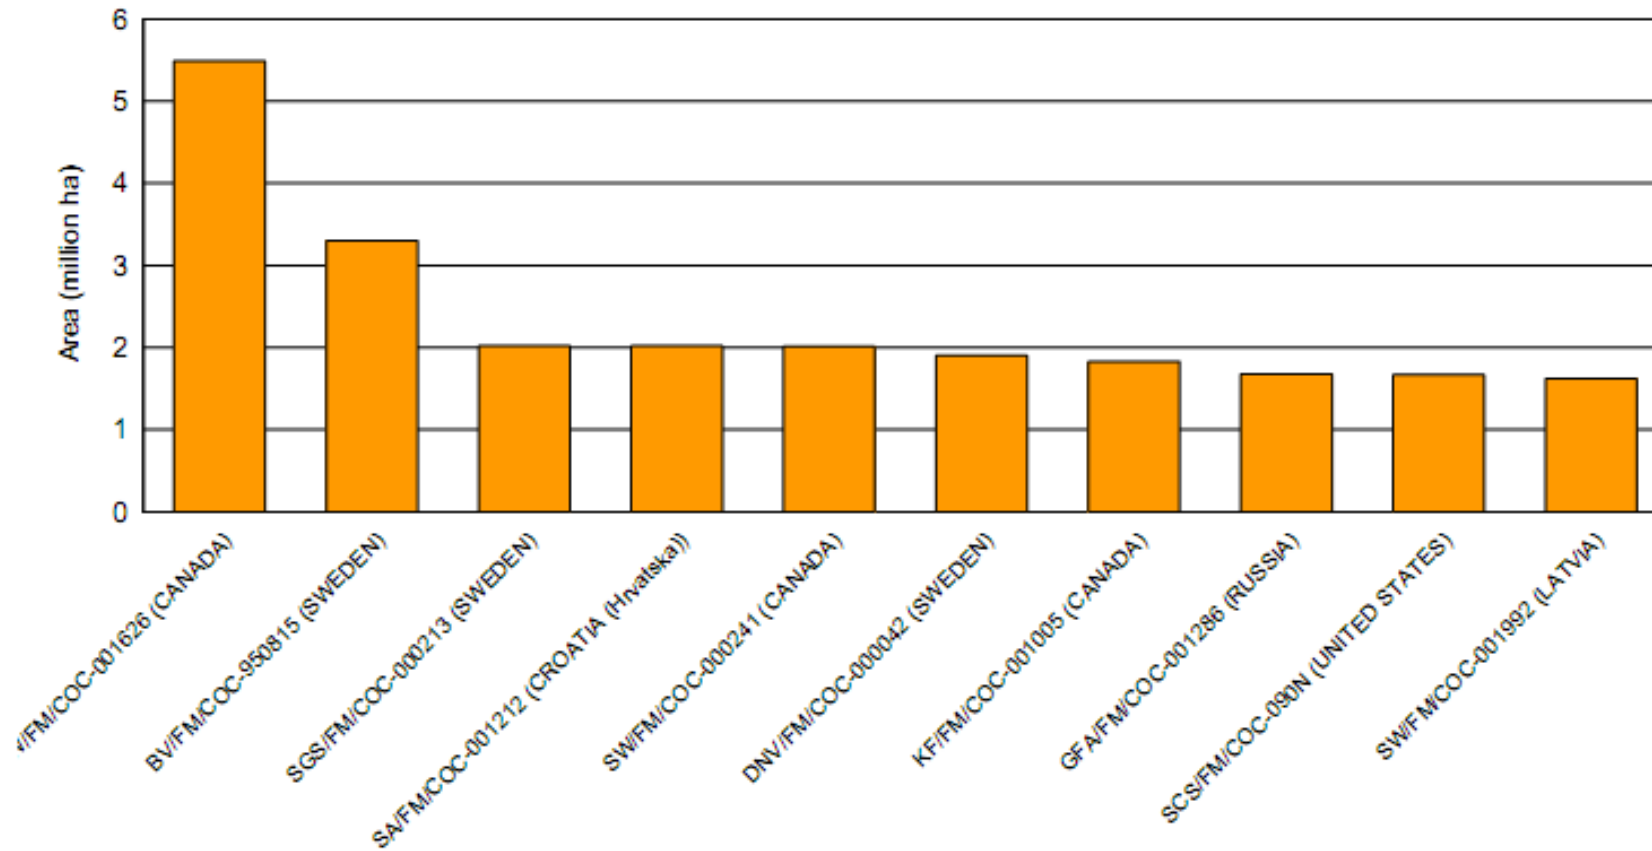

Ten largest FSC certificates