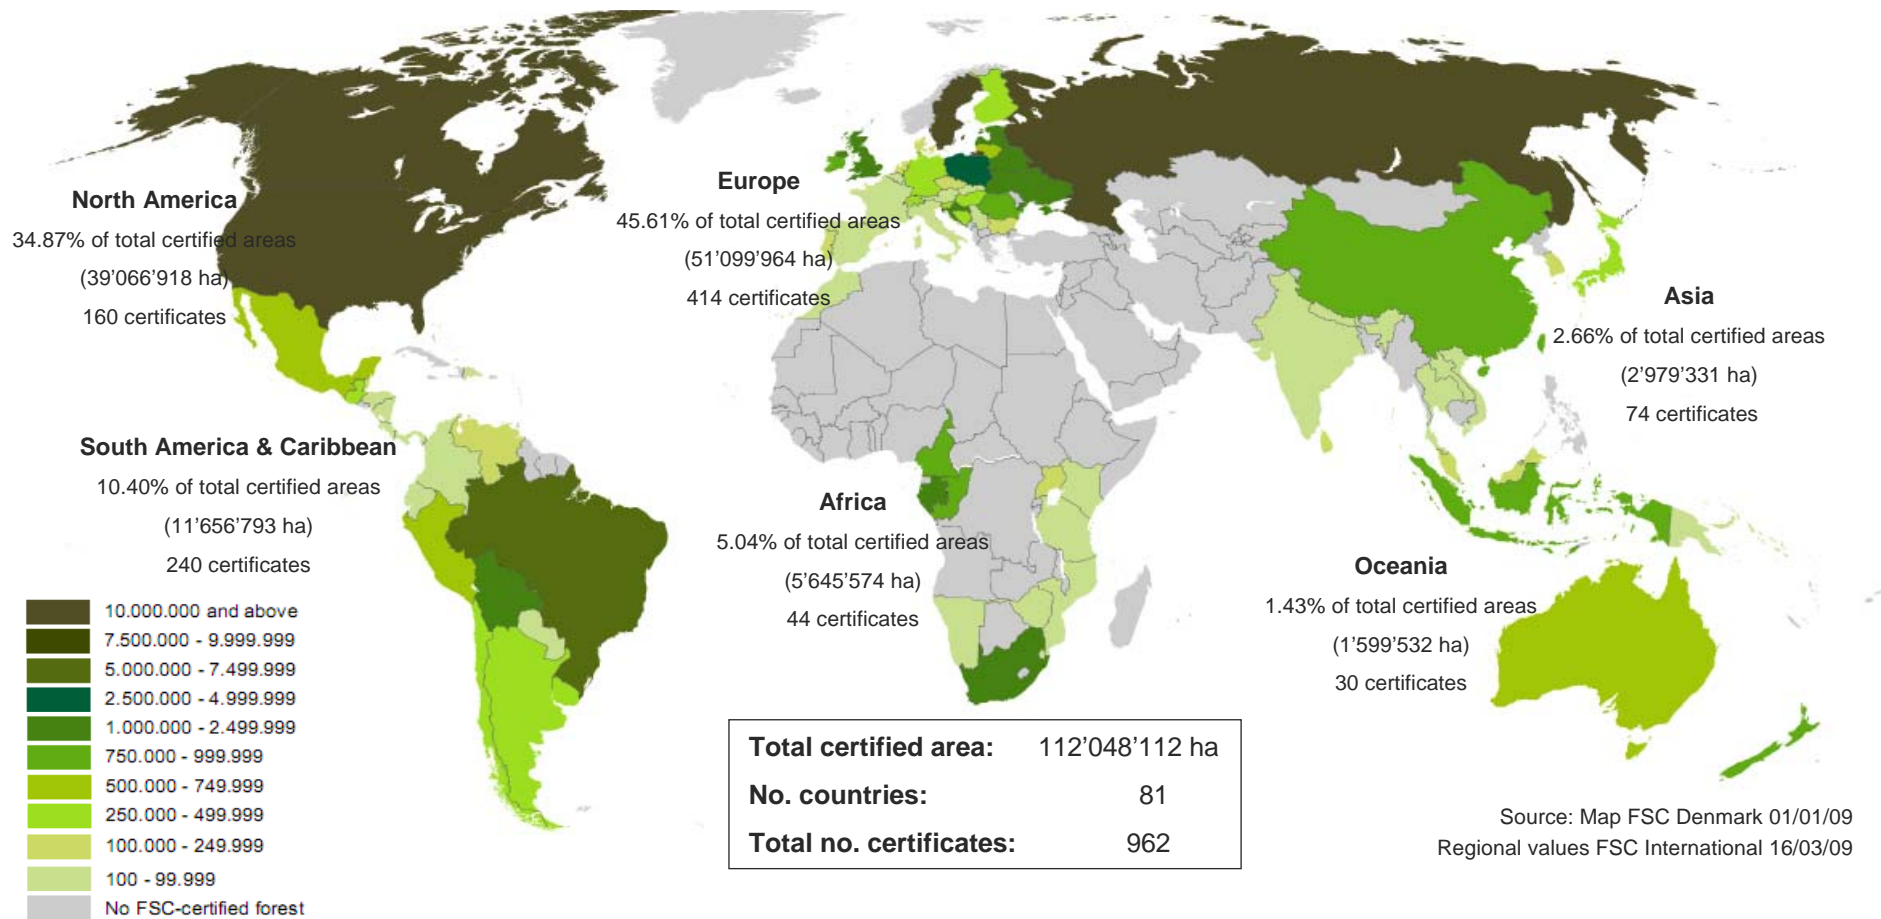

Forest Stewardship Council

Global FSC certificates: type and distribution

March 2009

Global FSC certified forest area: by region

Global FSC certified forest area: by region

Europe	Total area (ha)	No.
AUSTRIA	4.457	3
BELARUS	2.146.320	5
BELGIUM	11.385	4
BOSNIA AND HERZEGOWINA	150.086	3
BULGARIA	104.361	5
CROATIA (Hrvatska)	2.018.987	1
CZECH REPUBLIC	16.559	4
DENMARK	110.153	4
ESTONIA	1.082.915	2
FINLAND	9.577	2
FRANCE	19.960	4
GERMANY	466.888	55
GREECE	36.626	1
HUNGARY	251.906	4
IRELAND	650.802	3
ITALY	48.645	11
LATVIA	1.623.031	3
LITHUANIA	665.875	29
LUXEMBOURG	18.835	3
NETHERLANDS	151.610	8
NORWAY	1.441	1
POLAND	6.935.557	18
PORTUGAL	222.274	9
ROMANIA	917.473	3
RUSSIA	19.241.871	58
SERBIA	169.109	2
SLOVAKIA	174.083	7
SLOVENIA	270.840	1
SPAIN	95.218	10
SWEDEN	9.713.520	20
SWITZERLAND	628.038	19
UKRAINE	1.511.395	11
UNITED KINGDOM	1.630.168	101
Grand total	51.099.964	414

America	Total area (ha)	No.
ARGENTINA	271.348	15
BOLIVIA	2.093.159	18
BRAZIL	5.445.441	63
CANADA	27.315.320	51
CHILE	313.593	13
COLOMBIA	87.434	3
COSTA RICA	50.556	17
DOMINICAN REPUBLIC	1.000	1
ECUADOR	24.537	4
GUATEMALA	469.786	9
GUYANA	371.681	1
HONDURAS	16.175	4
MEXICO	658.113	34
NICARAGUA	8.421	3
PANAMA	13.718	7
PARAGUAY	15.974	2
PERU	674.706	9
SURINAME	65.266	1
UNITED STATES	11.751.598	109
URUGUAY	936.236	35
VENEZUELA	139.650	1
Grand total	50.723.711	400

No. countries:	81
Total no. certificates:	962

Global FSC chain of custody certificates: by region

America	No. of Certificates
ARGENTINA	19
BELIZE	1
BOLIVIA	28
BRAZIL	262
BRITISH VIRGIN ISLANDS	1
CANADA	720
CAYMAN ISLANDS	1
CHILE	33
COLOMBIA	4
COSTA RICA	11
GUATEMALA	8
GUYANA	3
HONDURAS	6
MEXICO	20
NICARAGUA	3
PANAMA	3
PARAGUAY	4
PERU	19
PUERTO RICO	3
UNITED STATES	2.859
URUGUAY	28
VENEZUELA	2
Grand total	4.038