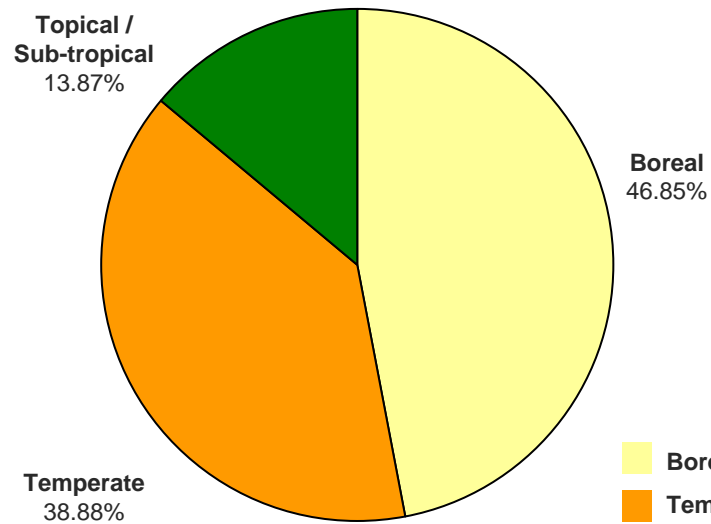

FSC certificates by biomes

Total FSC certified area (FM or FM/CoC)