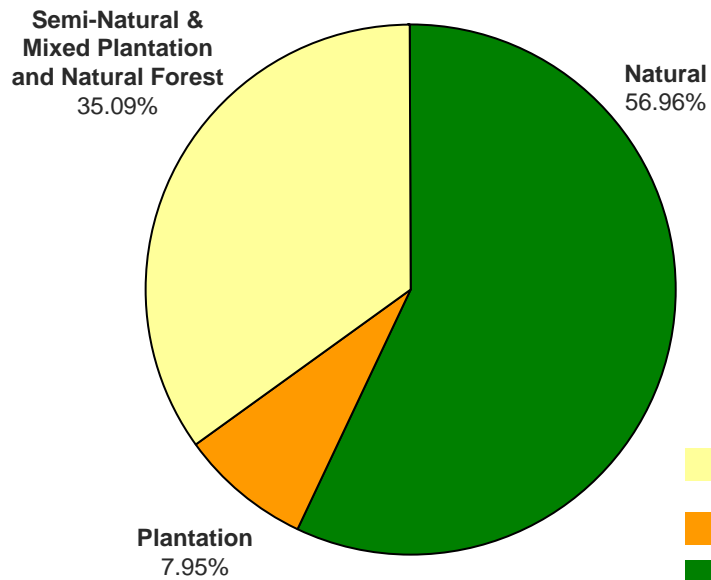

Oceania	No. of Certificates
AUSTRALIA	158
NEW ZEALAND	93
PAPUA NEW GUINEA	1
Grand total	252

not defined	No. of Certificates
	1
Grand total	1

No. countries:	94
Total no. certificates:	12'707

FSC certified forest area growth

FSC certificates by biomes

Total FSC certified area (FM or FM/CoC)

Number FSC certificates (FM or FM/CoC)

Area (million ha)

Boreal:	52.5 ha
Temperate:	43.6 ha
Tropical / Subtropical:	15.5 ha
Total certified area:	112.0 ha

FSC certificates by forest type

Total FSC certified area (FM or FM/CoC)

Number FSC certificates (FM or FM/CoC)

Area (million ha)	
Semi-Natural & Mixed Plantation and Natural Forest:	39.3 ha
Plantation:	8.9 ha
Natural:	63.8 ha
Total certified area:	112.0 ha