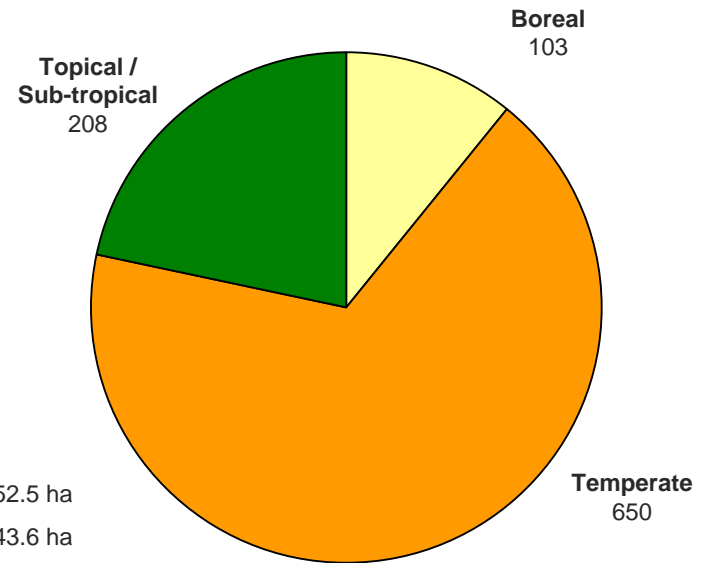

Number FSC certificates (FM or FM/CoC)

Area (million ha)

Boreal:	52.5 ha
Temperate:	43.6 ha
Tropical / Subtropical:	15.5 ha
Total certified area:	112.0 ha