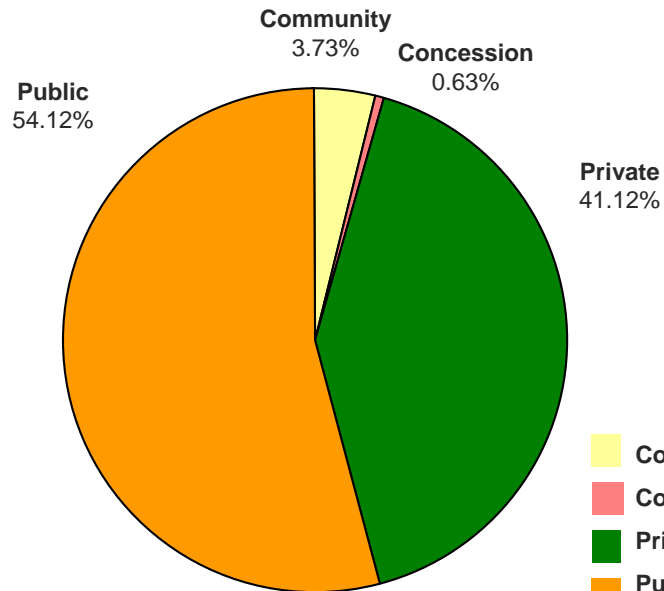

FSC certificates by land tenure

Total FSC certified area
(FM or FM/CoC)